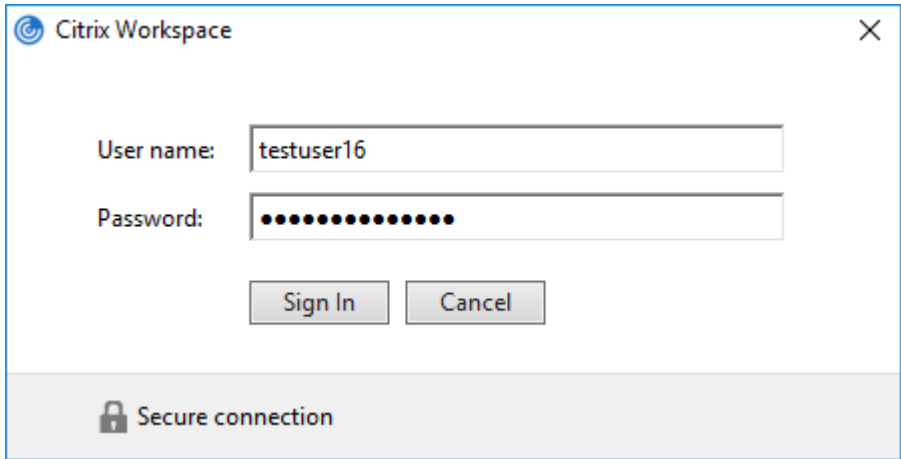

TLA Citrix Install Instructions

Download and install the latest Citrix Receiver from Citrix (Citrix Workspace)

<https://www.citrix.com/products/receiver.html>

Account Details are – portal.tla.woodard.co.uk

This will build a profile for you the first time you use the system and may take extra time.

Future access can be gained by using the installed application.