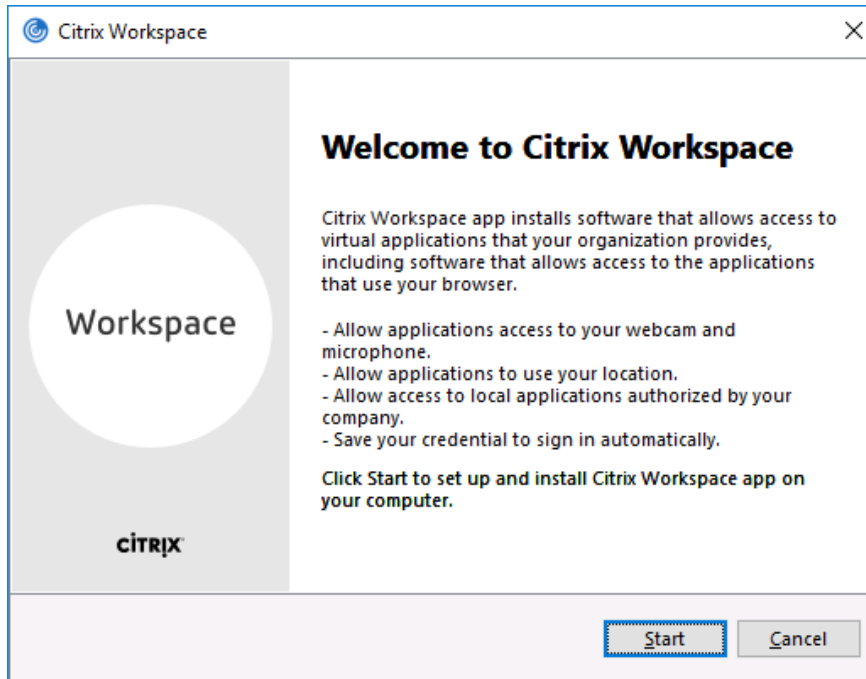

TLA Citrix Install Instructions

Download and install the latest Citrix Receiver from Citrix (Citrix Workspace)

<https://www.citrix.com/products/receiver.html>

Account Details are – portal.tla.woodard.co.uk

This will build a profile for you the first time you use the system and may take extra time.

Future access can be gained by using the installed application.